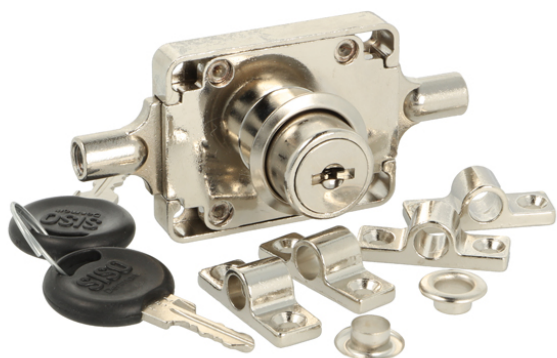

PRODUCT SHEET

Description:

Pasquil Lock 7080/19, NPL, $\varnothing 19 \times 22 \text{mm}$, 2 Way, KA D20, CK SISO, W/Accessories but No Bars

Item number:

14.05.303-0

Units	Box	Carton	HS Code	Barcode
Pcs.	12	120	8301300000	
				5704866043366