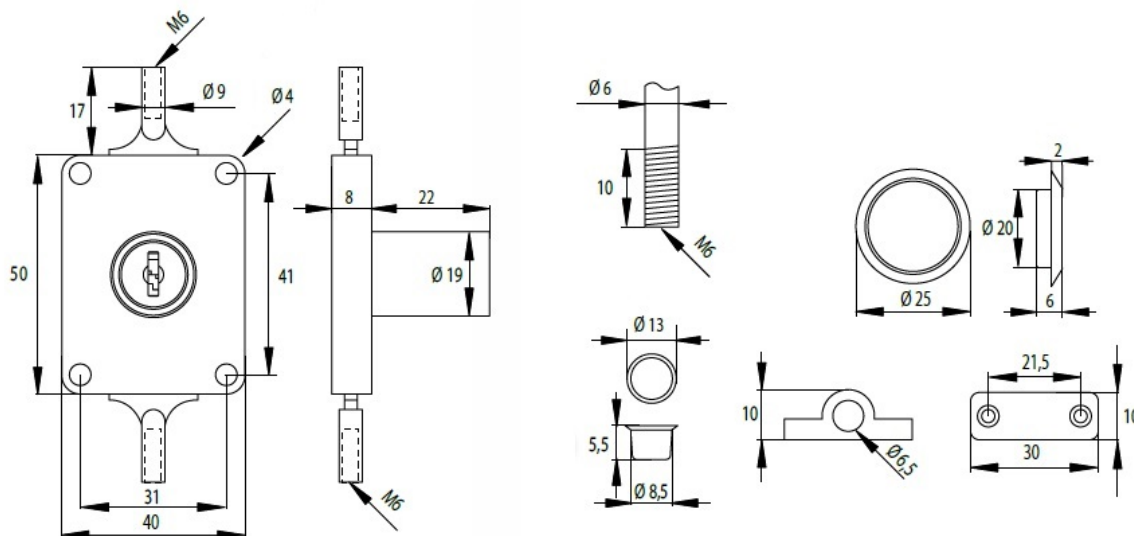

PRODUCT SHEET

Description:

Pasquil Lock 7080/19, NPL, $\varnothing 19 \times 22 \text{mm}$, 2 Way, KA D20, CK SISO, W/Accessories but No Bars

Item number:

14.05.303-0

Units	Box	Carton	HS Code	Barcode
Pcs.	12	120	8301300000	
				5704866043366